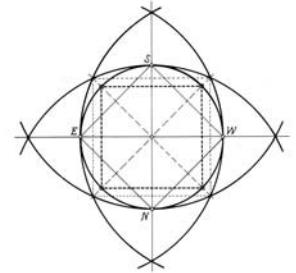

## Partial Syllabus

The Inner Sanctum of Sacred Geometry:

- The Vesica: Portal to the Kingdom of Sacred Geometry
- Dynamic Symmetry and Whirling Rectangles
- Kabbalistic Geometry
- The Fibonacci Series
- The Divine Proportion and the Golden Section
- The Golden Spiral
- Squaring the Circle
- The Mouth of RA
- The Platonic Polyhedra
- The Sacred Numbers of Time and Space
- Pi in the Sky
- Pythagorean Mathematics
- The Natural Base  $e$